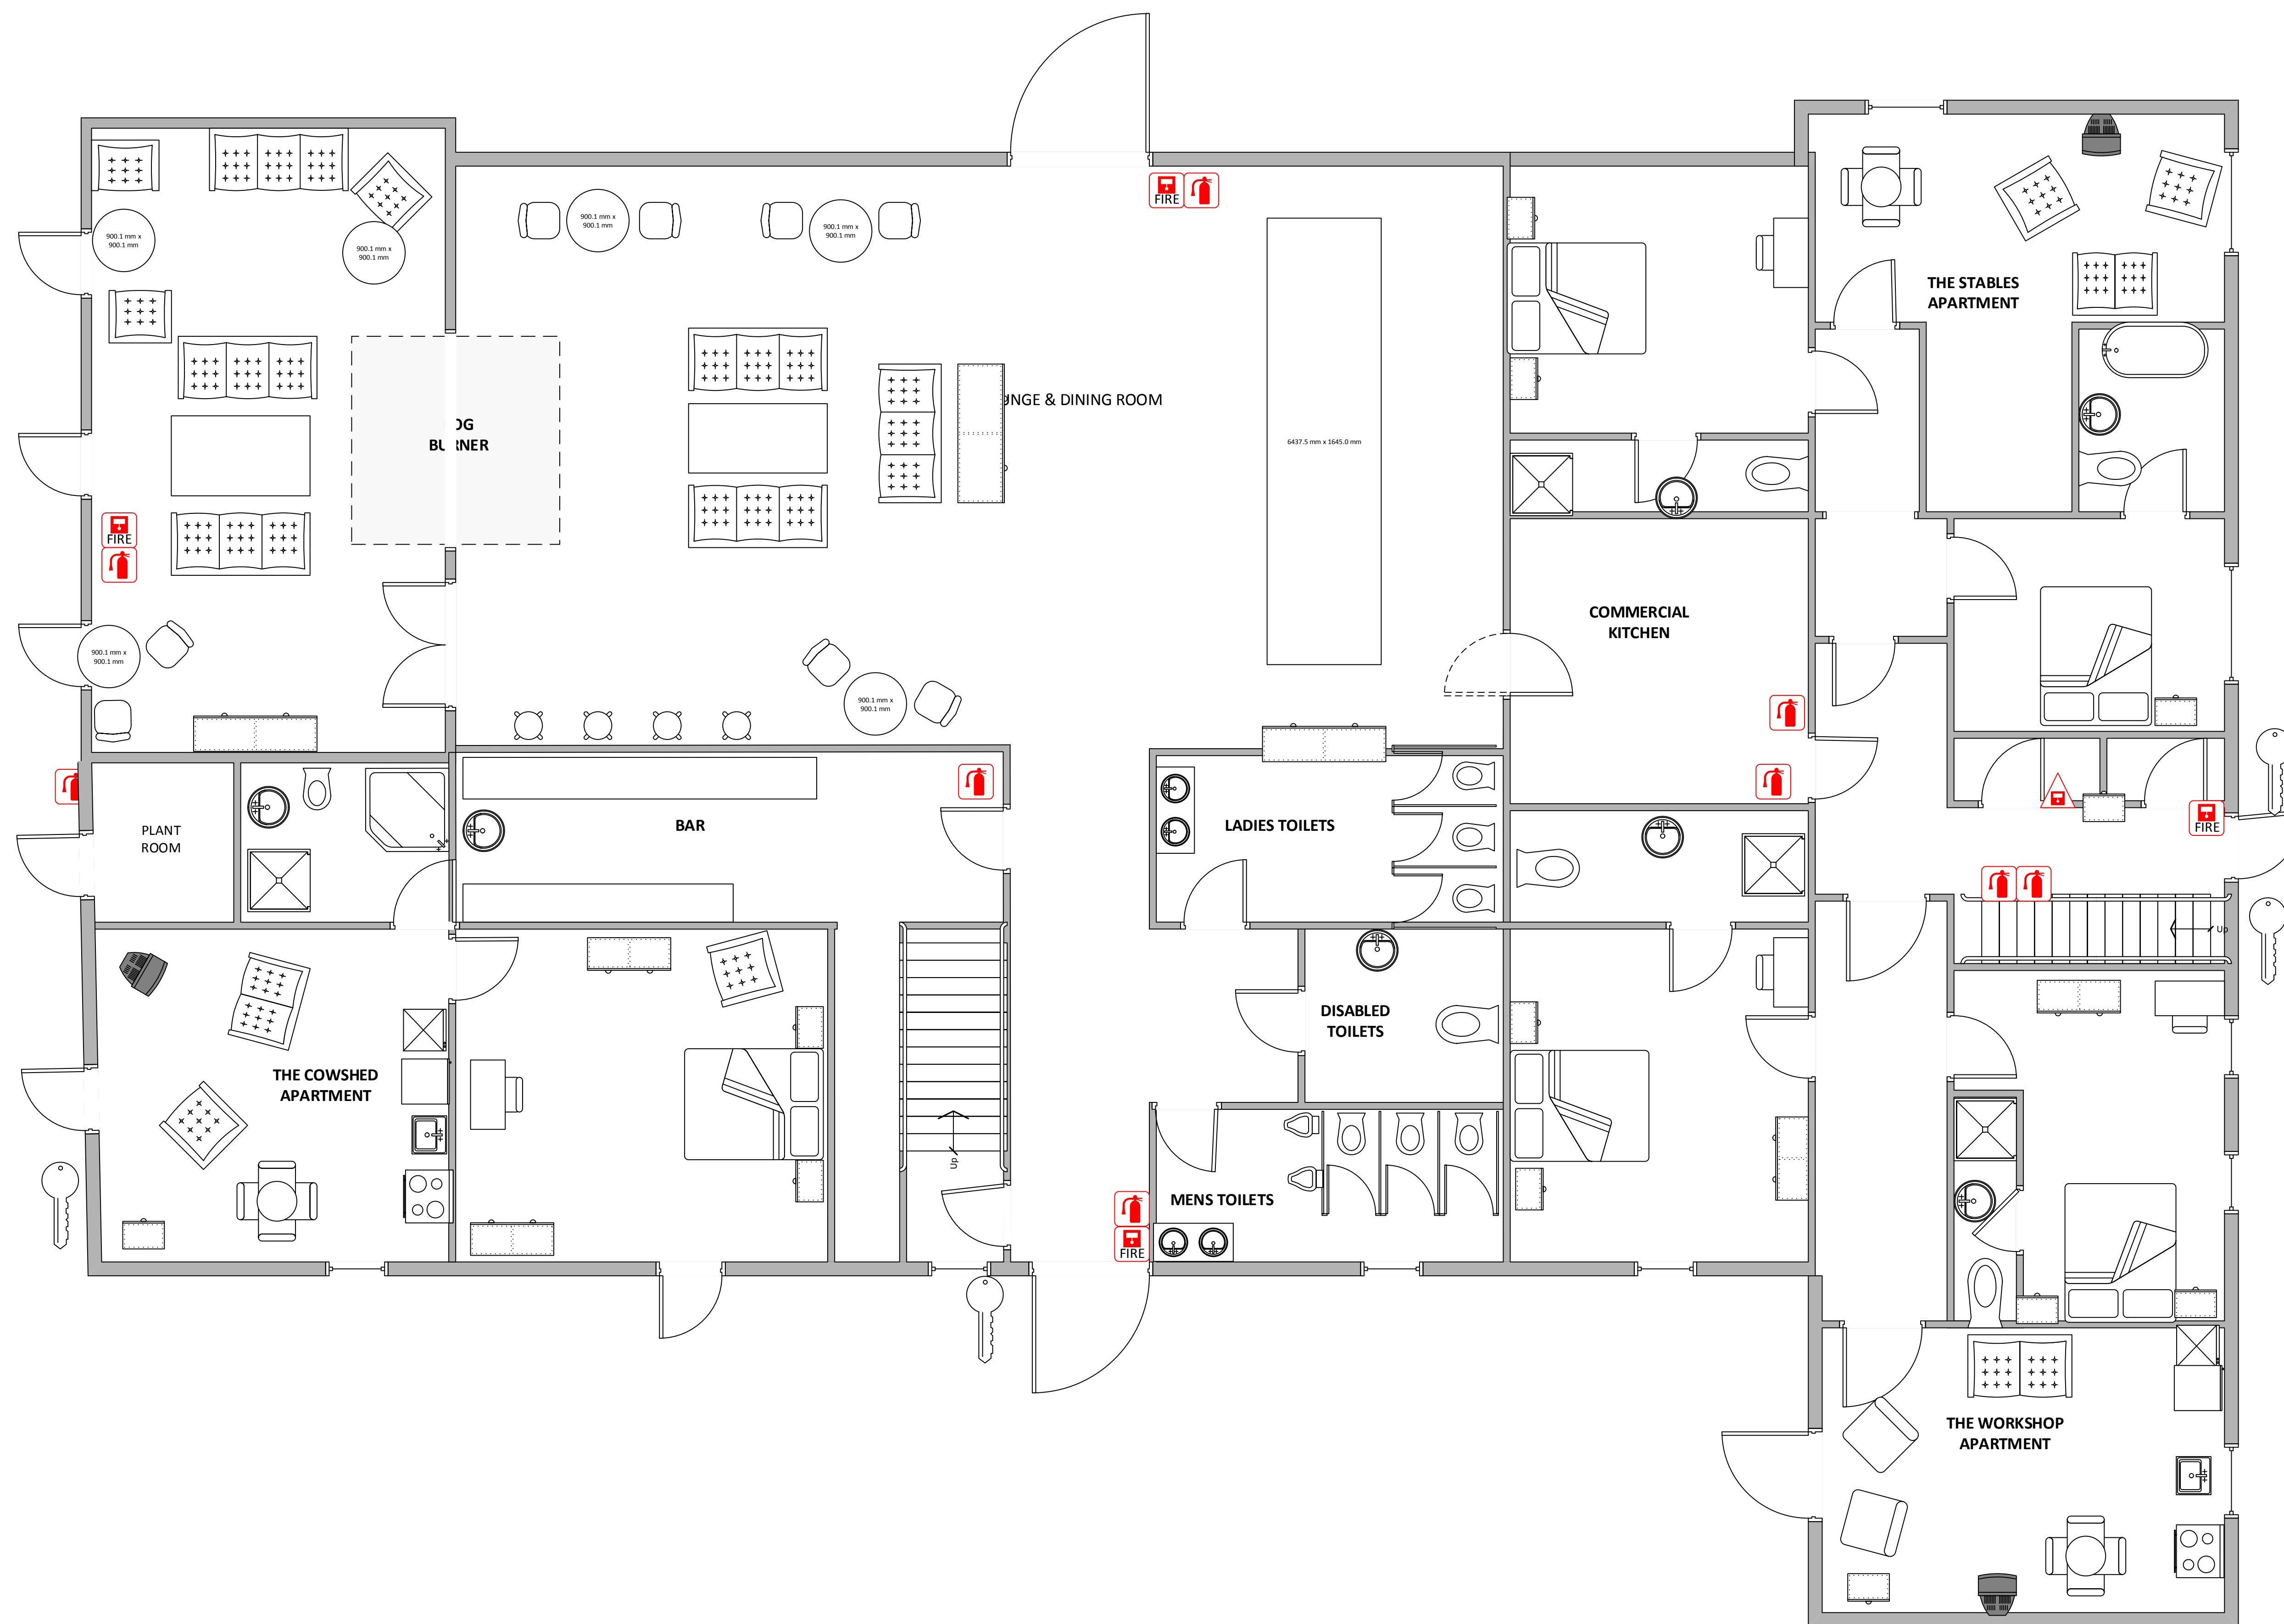

GROUND FLOOR
FLOORPLAN

Key

-  Key Safe
-  Fire Extinguisher
-  Fire Alarm Call Point
-  Fire Alarm Control Panel

FIRST FLOOR
FLOOR PLAN

Key

-  Fire Extinguisher
-  Fire Alarm Call Point
-  Fire Alarm Control Panel